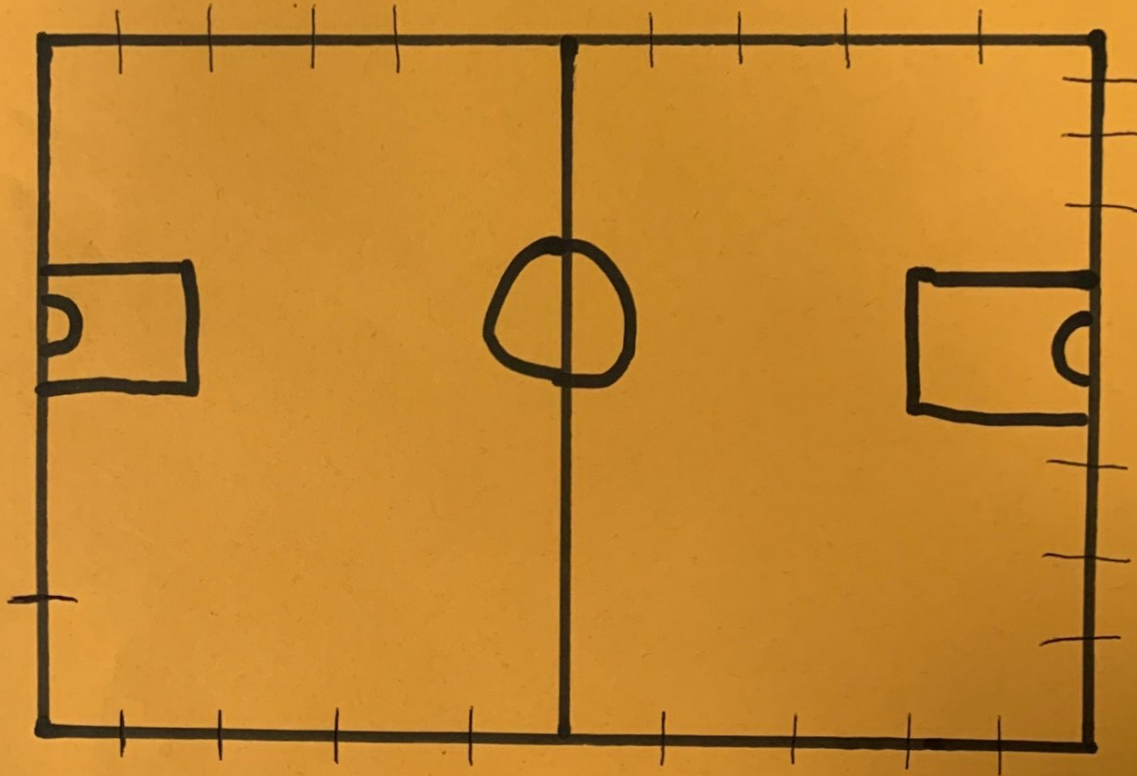

# Conant Playground Court

key

|- Chalk line for seating/standing set at 6 feet apart