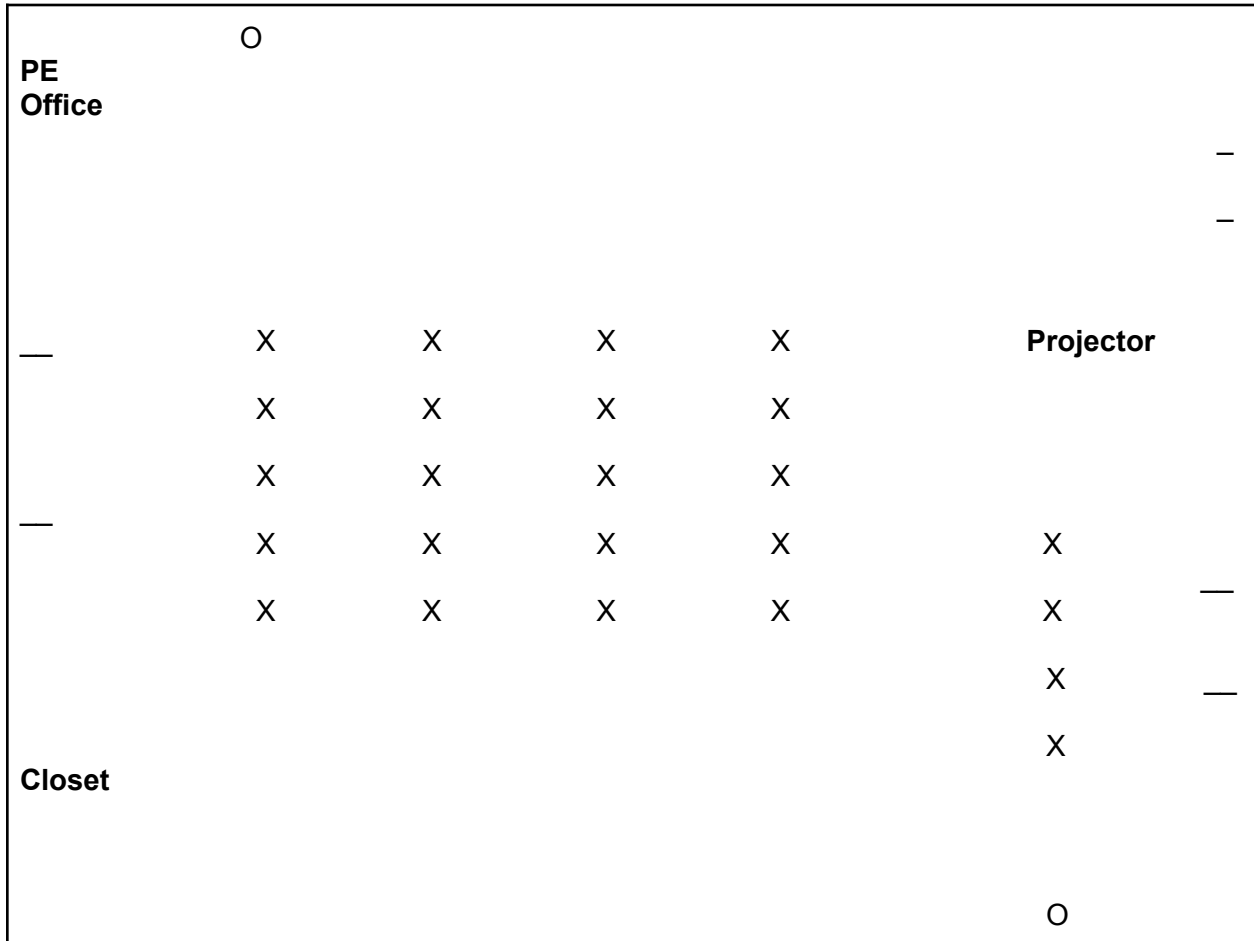

Conant Indoor GYM-Floor Plan:

Symbols:

— = Doors

X- Floor White Paint Markers set at 6 feet apart

O- Ground Air purifiers